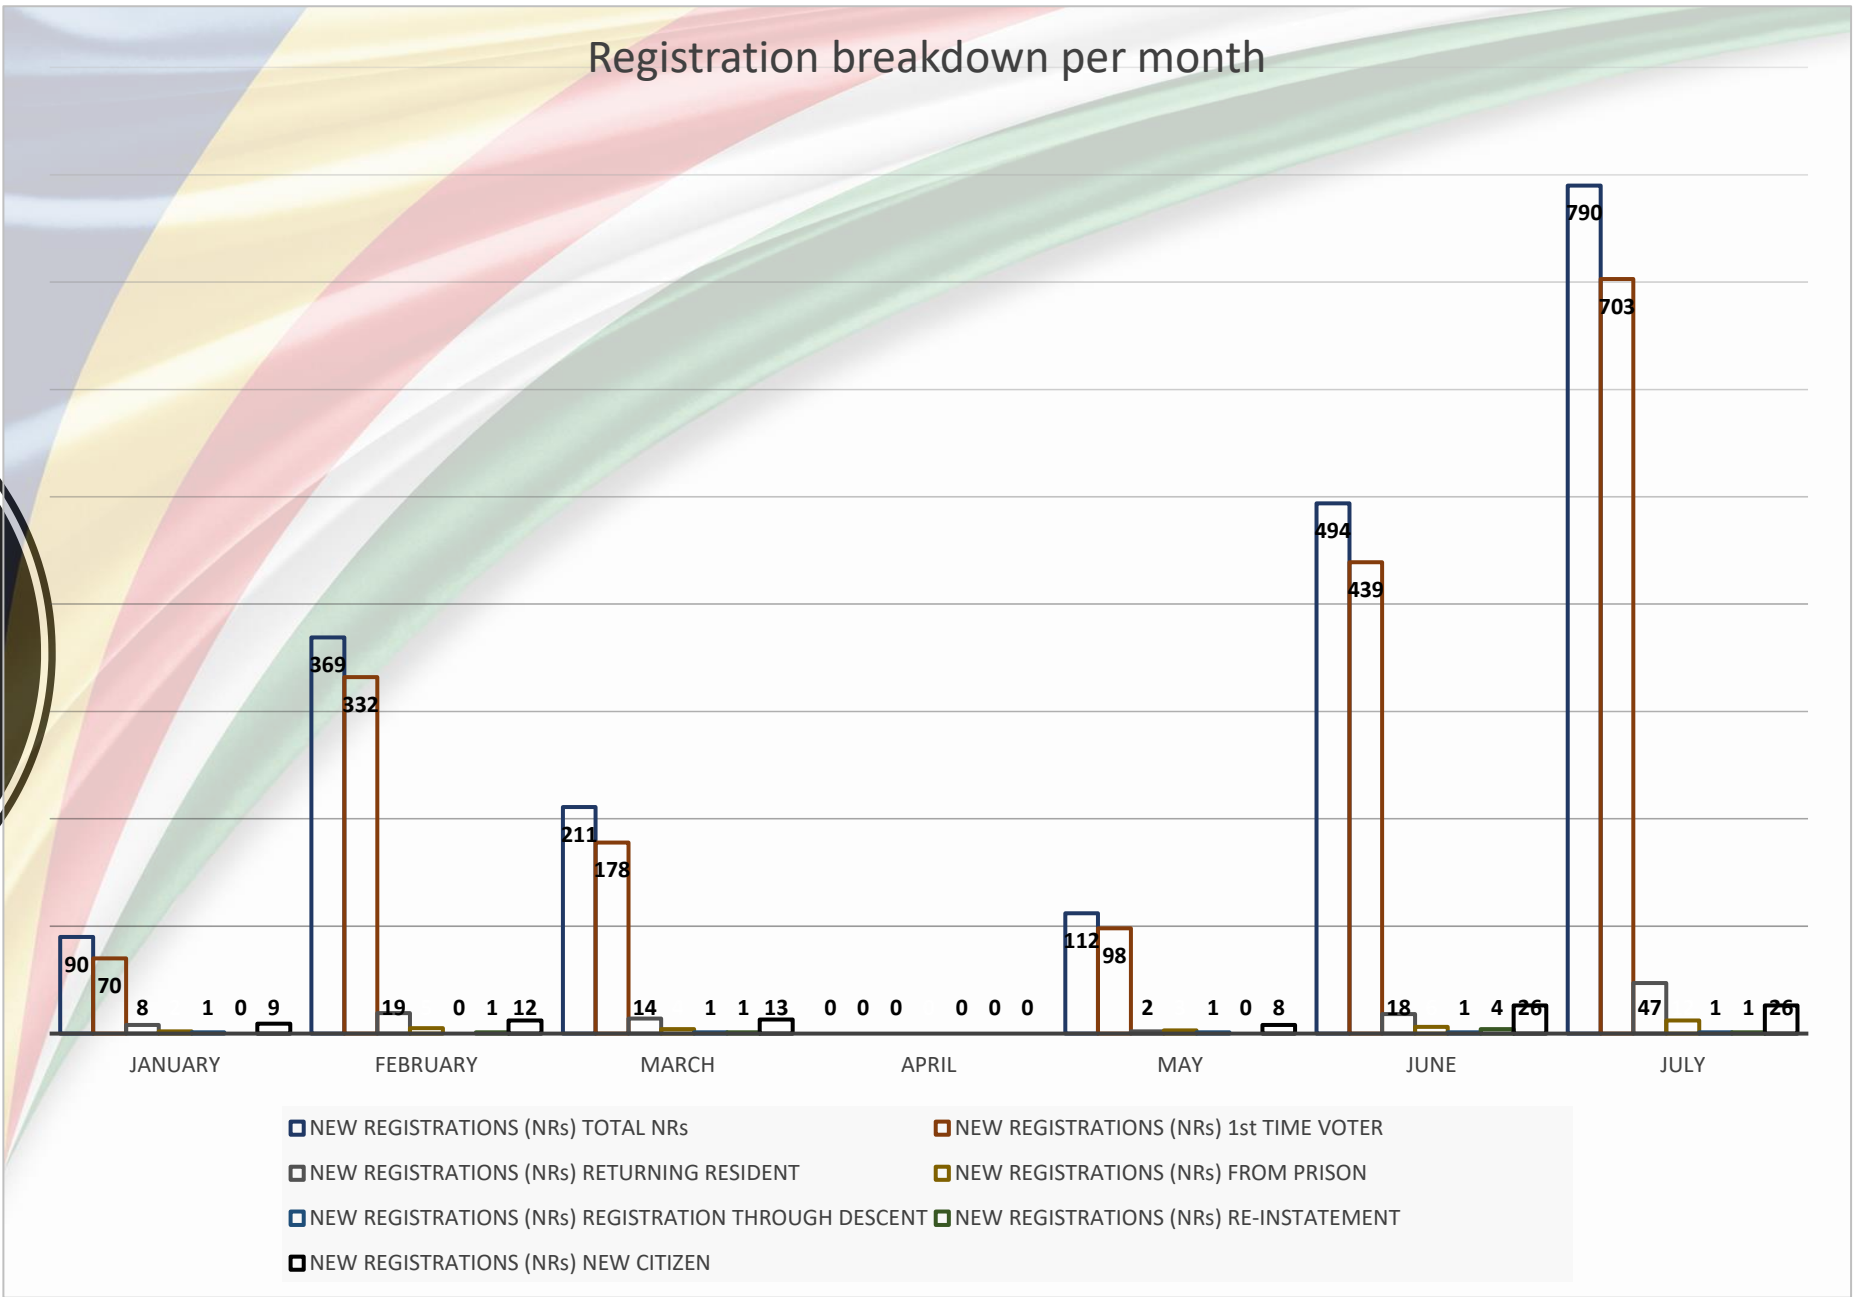

Registration statistics update July 31st 2020

Total New Registrations
Jan to July
2020

Total 1st
Time Voter
Registration
Jan – July
2020

Total Returning Residents Registration Jan – July 2020

Total Ex Prisoners
Registration
Jan – July 2020

Total
Registration
Seychellois by
descent Jan –
July 2020

Total Re-Instatement
Jan – July
2020

Total New
Citizen
Registration
Jan – July
2020

Registration breakdown Jan to July 2020

MONTHS	NEW REGISTRATIONS (NRs)						
	TOTAL NRs	1 st TIME VOTER	RETURNING RESIDENT	FROM PRISON	REGISTRATION THROUGH DESCENT	RE-INSTATEMENT	NEW CITIZEN
JANUARY	90	70	8	2	1	0	9
FEBRUARY	369	332	19	5	0	1	12
MARCH	211	178	14	4	1	1	13
APRIL	0	0	0	0	0	0	0
MAY	112	98	2	3	1	0	8
JUNE	494	439	18	6	1	4	26
JULY	790	703	47	12	1	1	26
TOTAL	2066	1820	108	32	5	7	94

Registration breakdown per month

Registration Breakdown Per month - Jan to July 2020

Total Voter Registration Breakdown - Jan to July 2020

TOTAL VOTER REGISTRATION BREAKDOWN

■ 1st TIME VOTER ■ RETURNING RESIDENT ■ FROM PRISON ■ REGISTRATION THROUGH DESCENT ■ RE-INSTATEMENT ■ NEW CITIZEN

Verification statistics
update July 31st 2020

Verification by SMS Jan to July 2020

Verification through website Apr – Jul 2020