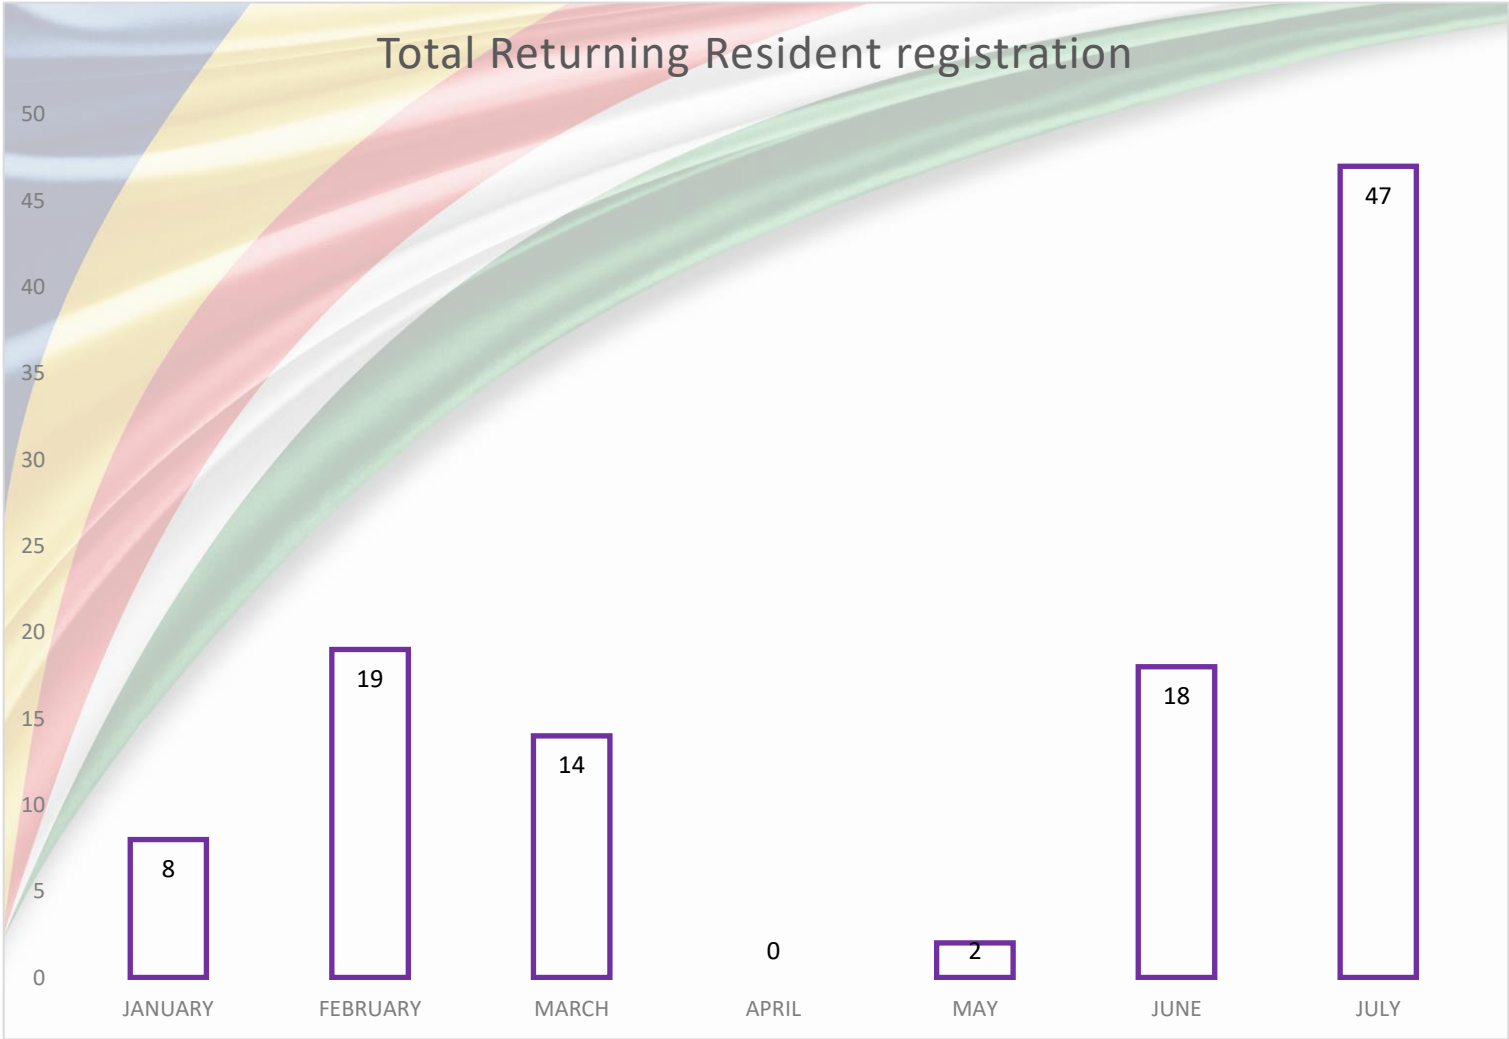

Registration statistics update July 31st 2020

Total New Registrations
Jan to July
2020

Total 1st
Time Voter
Registration
Jan – July
2020

Total Returning Residents Registration Jan – July 2020

Total Ex Prisoners
Registration
Jan – July 2020

Total
Registration
Seychellois by
descent Jan –
July 2020

Total Re-Instatement
Jan – July
2020

Total New
Citizen
Registration
Jan – July
2020

Registration breakdown Jan to July 2020

MONTHS	NEW REGISTRATIONS (NRs)						
	TOTAL NRs	1 st TIME VOTER	RETURNING RESIDENT	FROM PRISON	REGISTRATION THROUGH DESCENT	RE-INSTATEMENT	NEW CITIZEN
JANUARY	90	70	8	2	1	0	9
FEBRUARY	369	332	19	5	0	1	12
MARCH	211	178	14	4	1	1	13
APRIL	0	0	0	0	0	0	0
MAY	112	98	2	3	1	0	8
JUNE	494	439	18	6	1	4	26
JULY	790	703	47	12	1	1	26
TOTAL	2066	1820	108	32	5	7	94

Registration breakdown per month

Registration Breakdown Per month - Jan to July 2020

Total Voter Registration Breakdown - Jan to July 2020

TOTAL VOTER REGISTRATION BREAKDOWN

■ 1st TIME VOTER ■ RETURNING RESIDENT ■ FROM PRISON ■ REGISTRATION THROUGH DESCENT ■ RE-INSTATEMENT ■ NEW CITIZEN