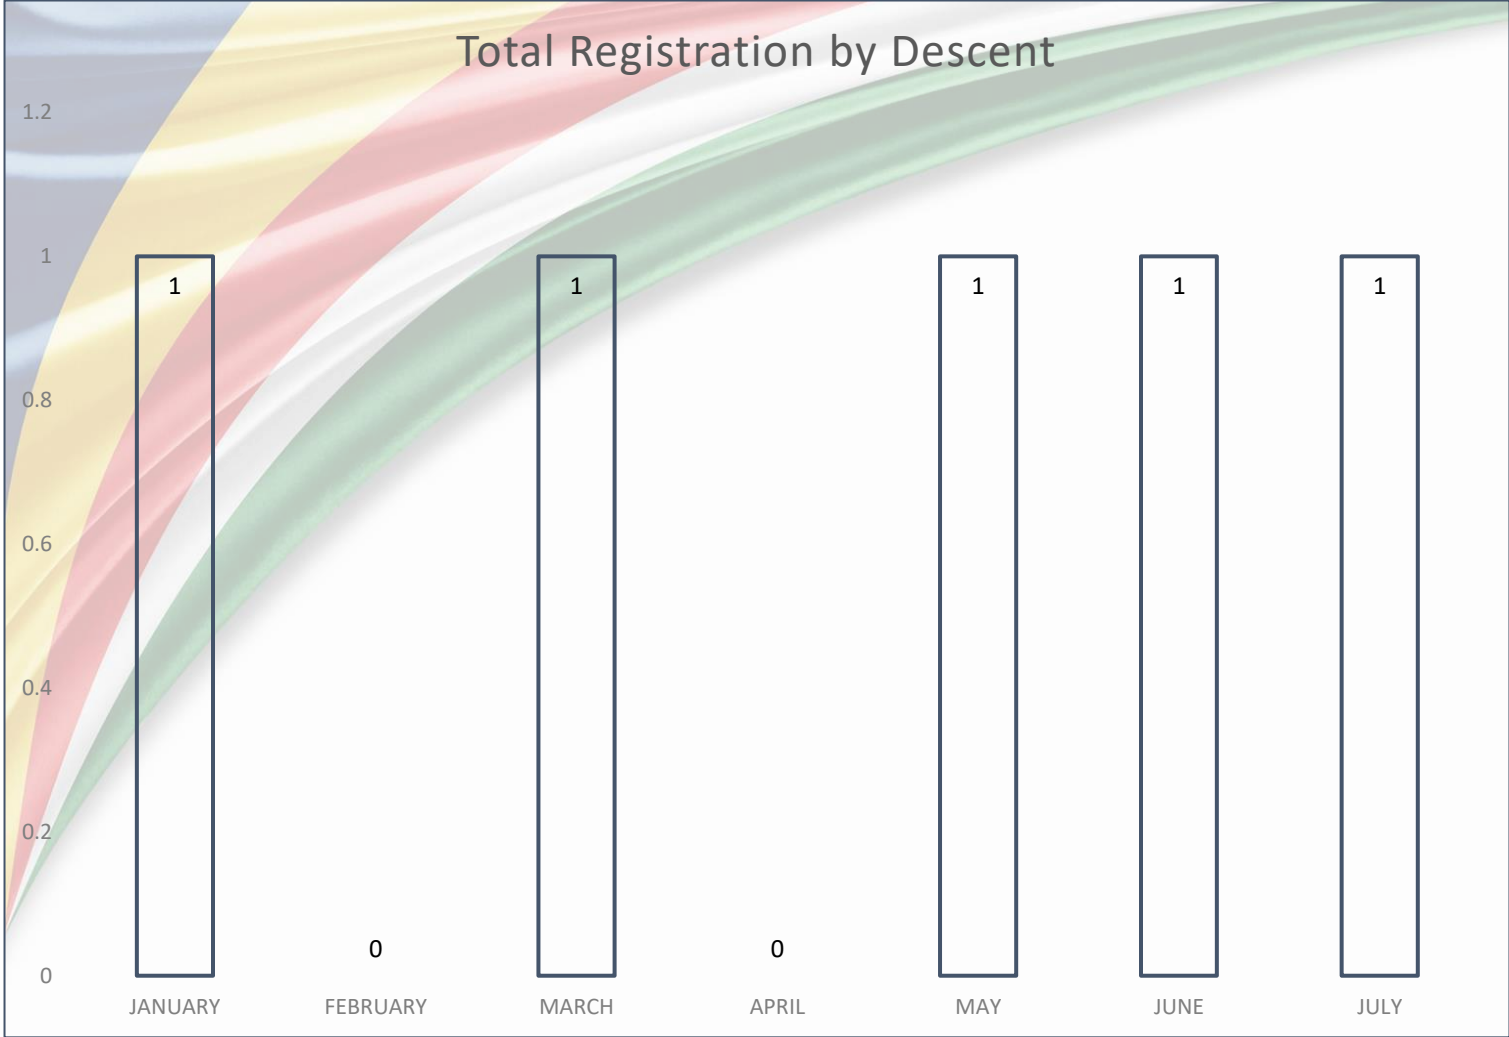

Registration statistics update July 31st 2020

Total New Registrations
Jan to July
2020

Total 1st
Time Voter
Registration
Jan – July
2020

Total Returning Residents Registration Jan – July 2020

Total Ex Prisoners
Registration
Jan – July 2020

Total
Registration
Seychellois by
descent Jan –
July 2020

Total Re-Instatement
Jan – July
2020

Total New
Citizen
Registration
Jan – July
2020

Registration breakdown Jan to July 2020

MONTHS	NEW REGISTRATIONS (NRs)						
	TOTAL NRs	1 st TIME VOTER	RETURNING RESIDENT	FROM PRISON	REGISTRATION THROUGH DESCENT	RE-INSTATEMENT	NEW CITIZEN
JANUARY	90	70	8	2	1	0	9
FEBRUARY	369	332	19	5	0	1	12
MARCH	211	178	14	4	1	1	13
APRIL	0	0	0	0	0	0	0
MAY	112	98	2	3	1	0	8
JUNE	494	439	18	6	1	4	26
JULY	790	703	47	12	1	1	26
TOTAL	2066	1820	108	32	5	7	94

Registration breakdown per month

Registration Breakdown Per month - Jan to July 2020

Total Voter Registration Breakdown - Jan to July 2020

TOTAL VOTER REGISTRATION BREAKDOWN

■ 1st TIME VOTER ■ RETURNING RESIDENT ■ FROM PRISON ■ REGISTRATION THROUGH DESCENT ■ RE-INSTATEMENT ■ NEW CITIZEN