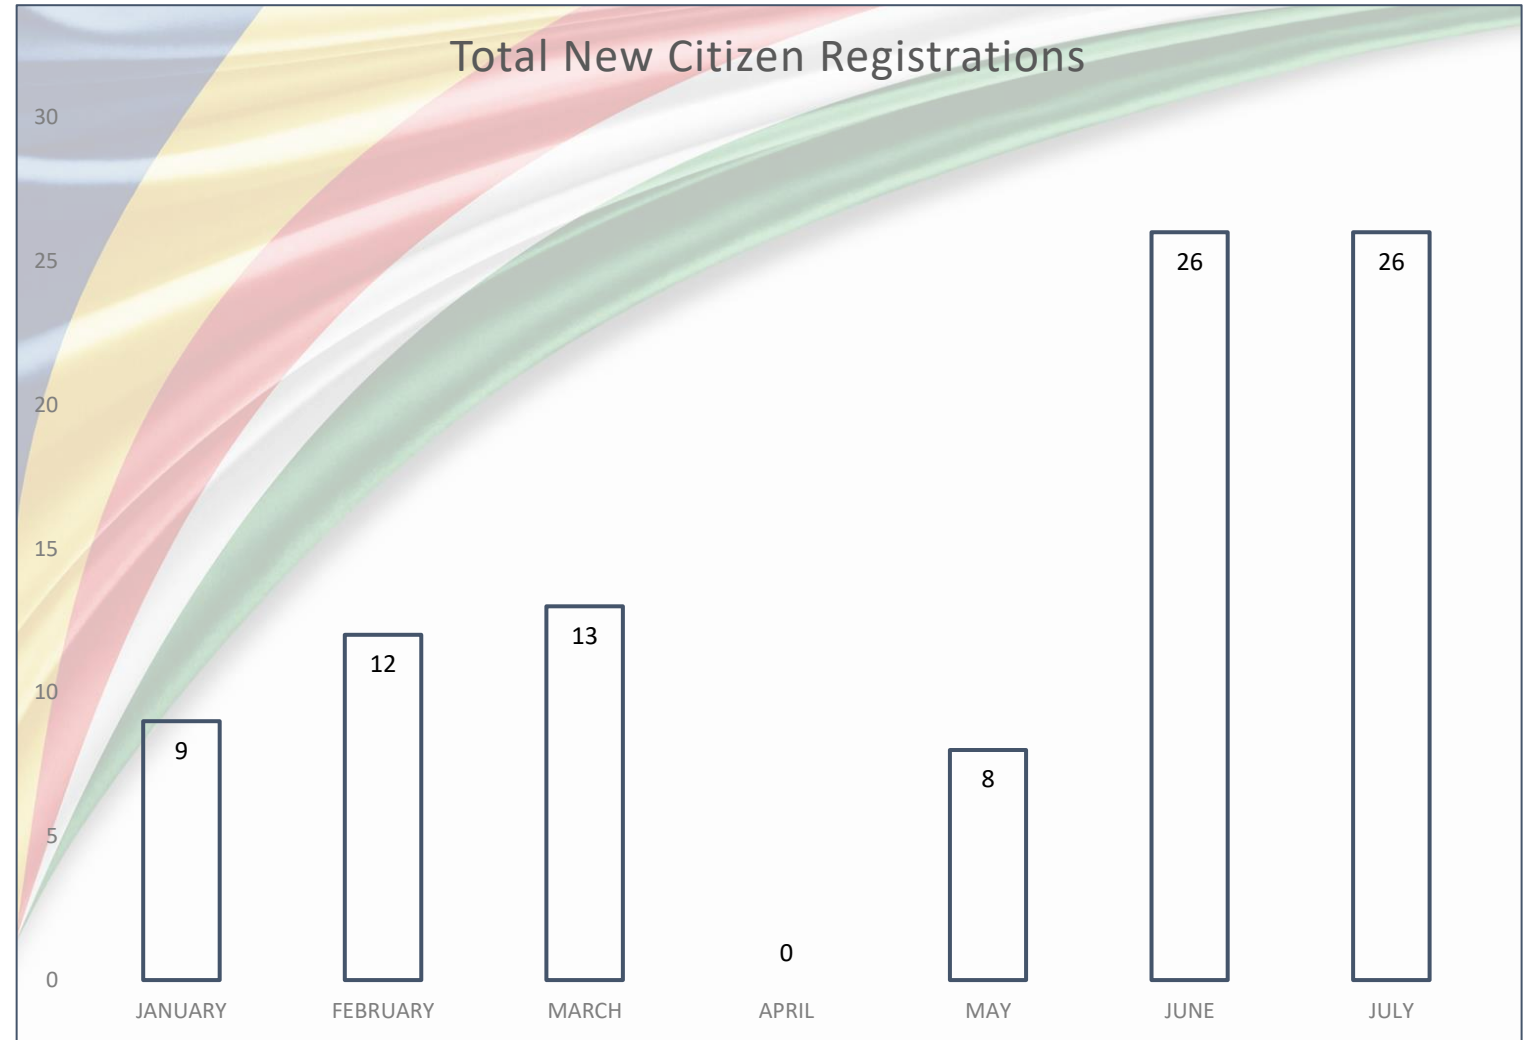

Registration statistics update July 31st 2020

Total New Registrations
Jan to July
2020

Total 1st
Time Voter
Registration
Jan – July
2020

Total Returning Residents Registration Jan – July 2020

Total Ex Prisoners
Registration
Jan – July 2020

Total
Registration
Seychellois by
descent Jan –
July 2020

Total Re-Instatement
Jan – July
2020

Total New
Citizen
Registration
Jan – July
2020

Registration breakdown Jan to July 2020

MONTHS	NEW REGISTRATIONS (NRs)						
	TOTAL NRs	1 st TIME VOTER	RETURNING RESIDENT	FROM PRISON	REGISTRATION THROUGH DESCENT	RE-INSTATEMENT	NEW CITIZEN
JANUARY	90	70	8	2	1	0	9
FEBRUARY	369	332	19	5	0	1	12
MARCH	211	178	14	4	1	1	13
APRIL	0	0	0	0	0	0	0
MAY	112	98	2	3	1	0	8
JUNE	494	439	18	6	1	4	26
JULY	790	703	47	12	1	1	26
TOTAL	2066	1820	108	32	5	7	94

Registration breakdown per month

Registration Breakdown Per month - Jan to July 2020

Total Voter Registration Breakdown - Jan to July 2020

TOTAL VOTER REGISTRATION BREAKDOWN

■ 1st TIME VOTER ■ RETURNING RESIDENT ■ FROM PRISON ■ REGISTRATION THROUGH DESCENT ■ RE-INSTATEMENT ■ NEW CITIZEN