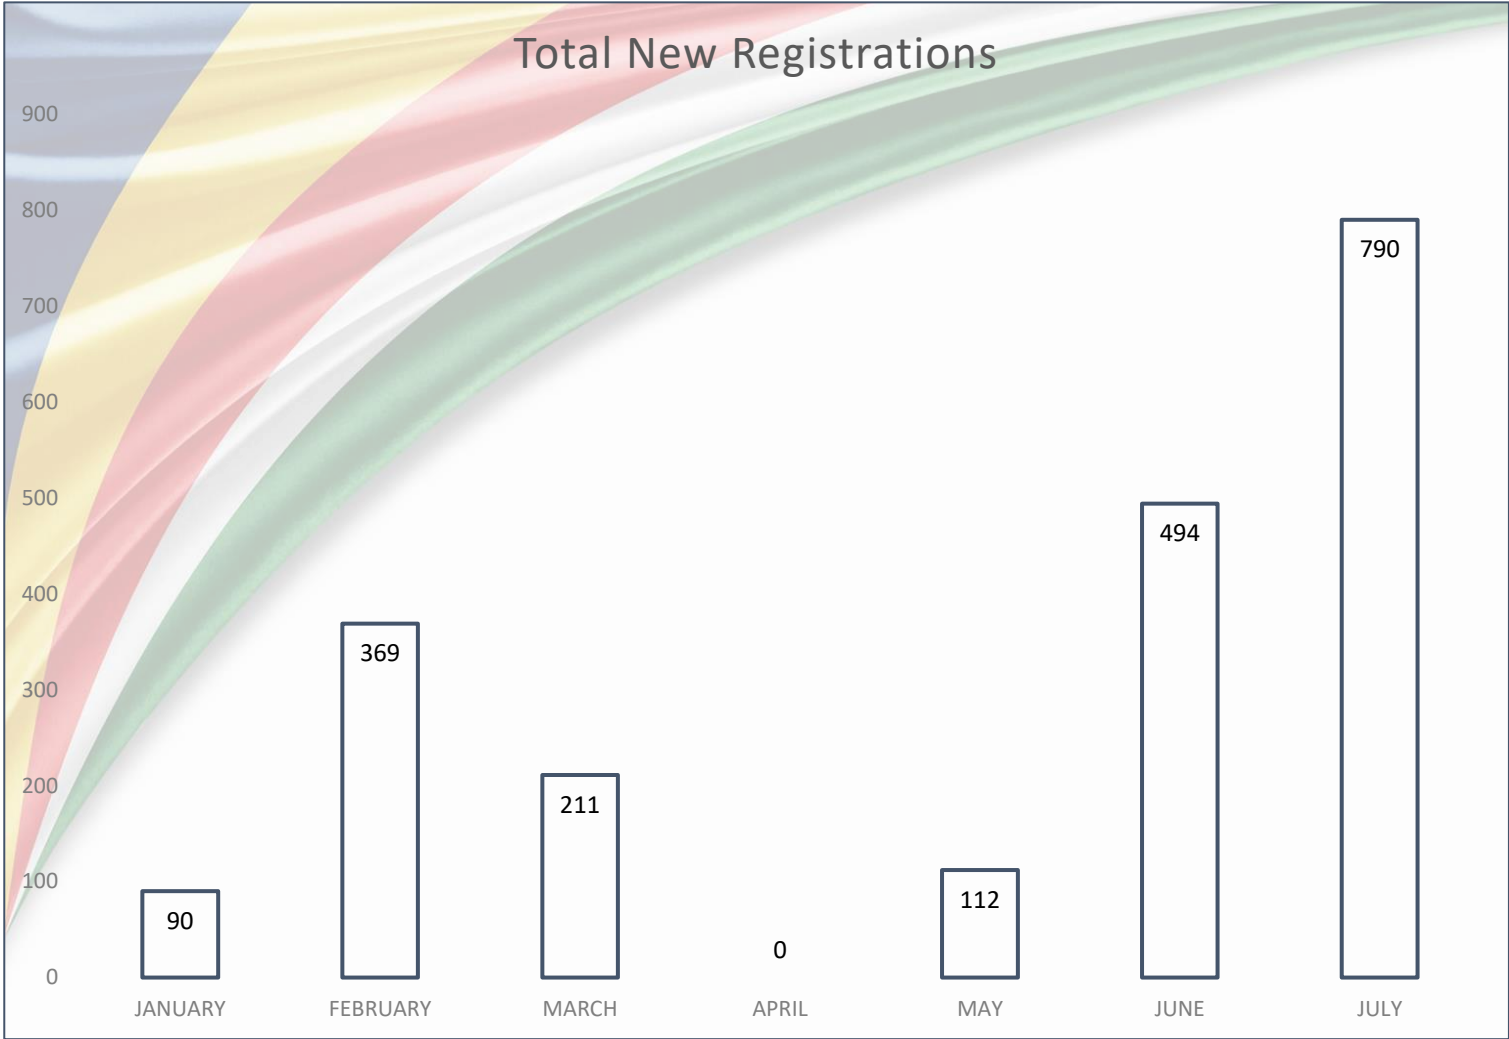

Registration statistics update July 31st 2020

Total New Registrations
Jan to July
2020

Total 1st
Time Voter
Registration
Jan – July
2020

Total Returning Residents Registration Jan – July 2020

Total Ex Prisoners
Registration
Jan – July 2020

Total
Registration
Seychellois by
descent Jan –
July 2020

Total Re-Instatement
Jan – July
2020

Total New
Citizen
Registration
Jan – July
2020

Registration breakdown Jan to July 2020

MONTHS	NEW REGISTRATIONS (NRs)						
	TOTAL NRs	1 st TIME VOTER	RETURNING RESIDENT	FROM PRISON	REGISTRATION THROUGH DESCENT	RE-INSTATEMENT	NEW CITIZEN
JANUARY	90	70	8	2	1	0	9
FEBRUARY	369	332	19	5	0	1	12
MARCH	211	178	14	4	1	1	13
APRIL	0	0	0	0	0	0	0
MAY	112	98	2	3	1	0	8
JUNE	494	439	18	6	1	4	26
JULY	790	703	47	12	1	1	26
TOTAL	2066	1820	108	32	5	7	94

Registration breakdown per month

Registration Breakdown Per month - Jan to July 2020

Total Voter Registration Breakdown - Jan to July 2020

TOTAL VOTER REGISTRATION BREAKDOWN

■ 1st TIME VOTER ■ RETURNING RESIDENT ■ FROM PRISON ■ REGISTRATION THROUGH DESCENT ■ RE-INSTATEMENT ■ NEW CITIZEN