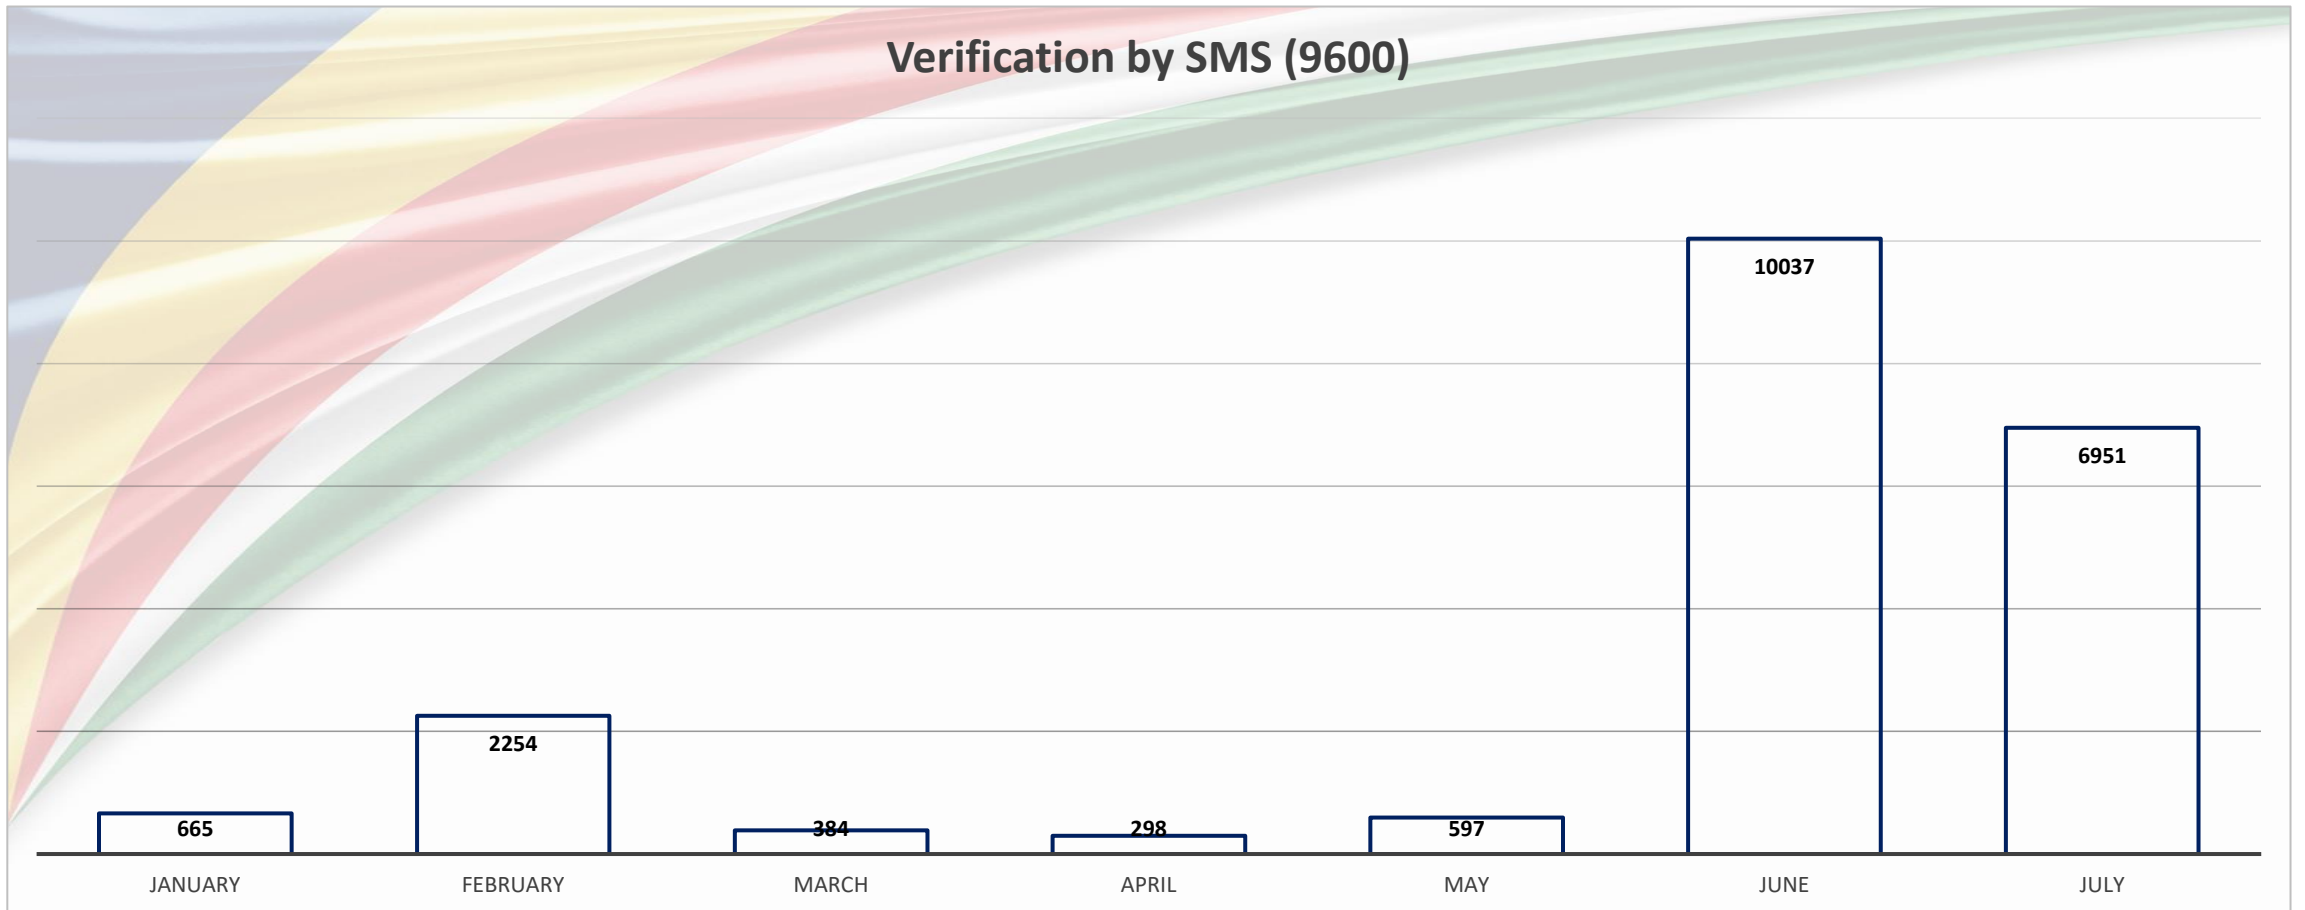

Total
Registration
Seychellois by
descent Jan –
July 2020

Total Re-Instatement
Jan – July
2020

Total New
Citizen
Registration
Jan – July
2020

Registration breakdown Jan to July 2020

MONTHS	NEW REGISTRATIONS (NRs)						
	TOTAL NRs	1 st TIME VOTER	RETURNING RESIDENT	FROM PRISON	REGISTRATION THROUGH DESCENT	RE-INSTATEMENT	NEW CITIZEN
JANUARY	90	70	8	2	1	0	9
FEBRUARY	369	332	19	5	0	1	12
MARCH	211	178	14	4	1	1	13
APRIL	0	0	0	0	0	0	0
MAY	112	98	2	3	1	0	8
JUNE	494	439	18	6	1	4	26
JULY	790	703	47	12	1	1	26
TOTAL	2066	1820	108	32	5	7	94

Registration breakdown per month

Registration Breakdown Per month - Jan to July 2020

Total Voter Registration Breakdown - Jan to July 2020

TOTAL VOTER REGISTRATION BREAKDOWN

■ 1st TIME VOTER ■ RETURNING RESIDENT ■ FROM PRISON ■ REGISTRATION THROUGH DESCENT ■ RE-INSTATEMENT ■ NEW CITIZEN

Verification statistics
update July 31st 2020

Verification by SMS Jan to July 2020

Verification through website Apr – Jul 2020