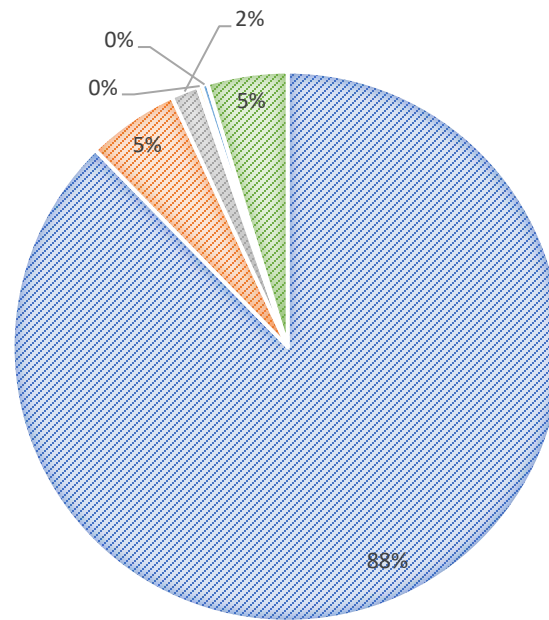

Registration breakdown per month

Registration Breakdown Per month - Jan to July 2020

Total Voter Registration Breakdown - Jan to July 2020

TOTAL VOTER REGISTRATION BREAKDOWN

■ 1st TIME VOTER ■ RETURNING RESIDENT ■ FROM PRISON ■ REGISTRATION THROUGH DESCENT ■ RE-INSTATEMENT ■ NEW CITIZEN