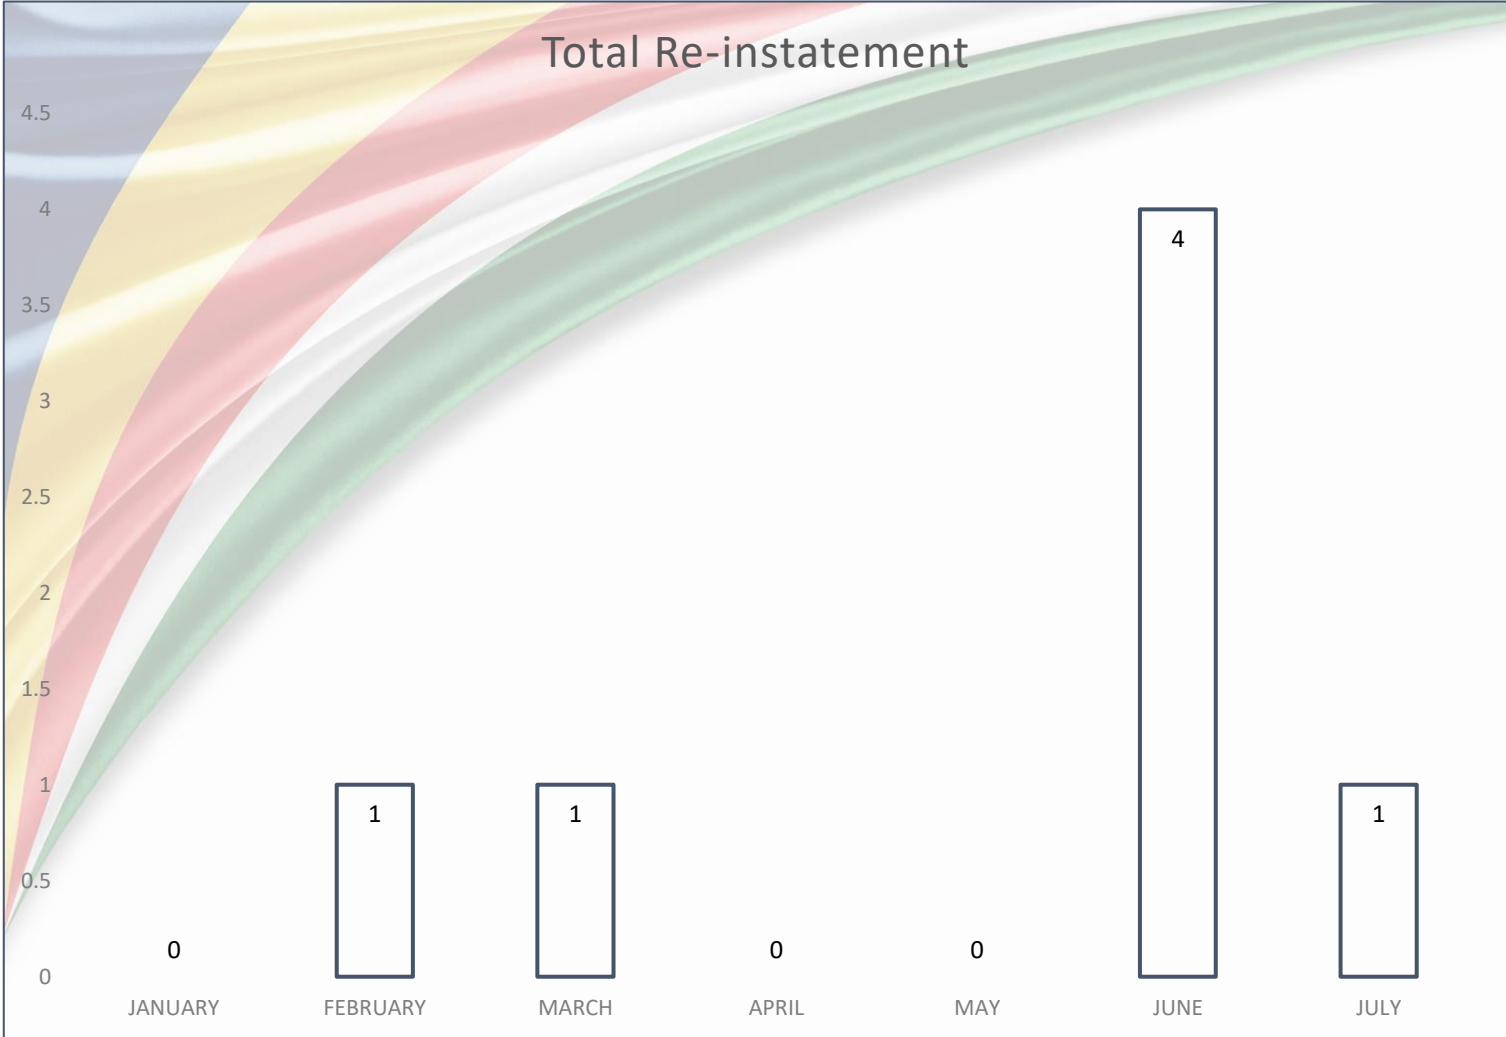

Registration statistics update July 31st 2020

Total New Registrations
Jan to July
2020

Total 1st
Time Voter
Registration
Jan – July
2020

Total Returning Residents Registration Jan – July 2020

Total Ex Prisoners
Registration
Jan – July 2020

Total
Registration
Seychellois by
descent Jan –
July 2020

Total Re-Instatement
Jan – July
2020

Total New
Citizen
Registration
Jan – July
2020

Registration breakdown Jan to July 2020

MONTHS	NEW REGISTRATIONS (NRs)						
	TOTAL NRs	1 st TIME VOTER	RETURNING RESIDENT	FROM PRISON	REGISTRATION THROUGH DESCENT	RE-INSTATEMENT	NEW CITIZEN
JANUARY	90	70	8	2	1	0	9
FEBRUARY	369	332	19	5	0	1	12
MARCH	211	178	14	4	1	1	13
APRIL	0	0	0	0	0	0	0
MAY	112	98	2	3	1	0	8
JUNE	494	439	18	6	1	4	26
JULY	790	703	47	12	1	1	26
TOTAL	2066	1820	108	32	5	7	94

Registration breakdown per month

Registration Breakdown Per month - Jan to July 2020

Total Voter Registration Breakdown - Jan to July 2020

TOTAL VOTER REGISTRATION BREAKDOWN

■ 1st TIME VOTER ■ RETURNING RESIDENT ■ FROM PRISON ■ REGISTRATION THROUGH DESCENT ■ RE-INSTATEMENT ■ NEW CITIZEN