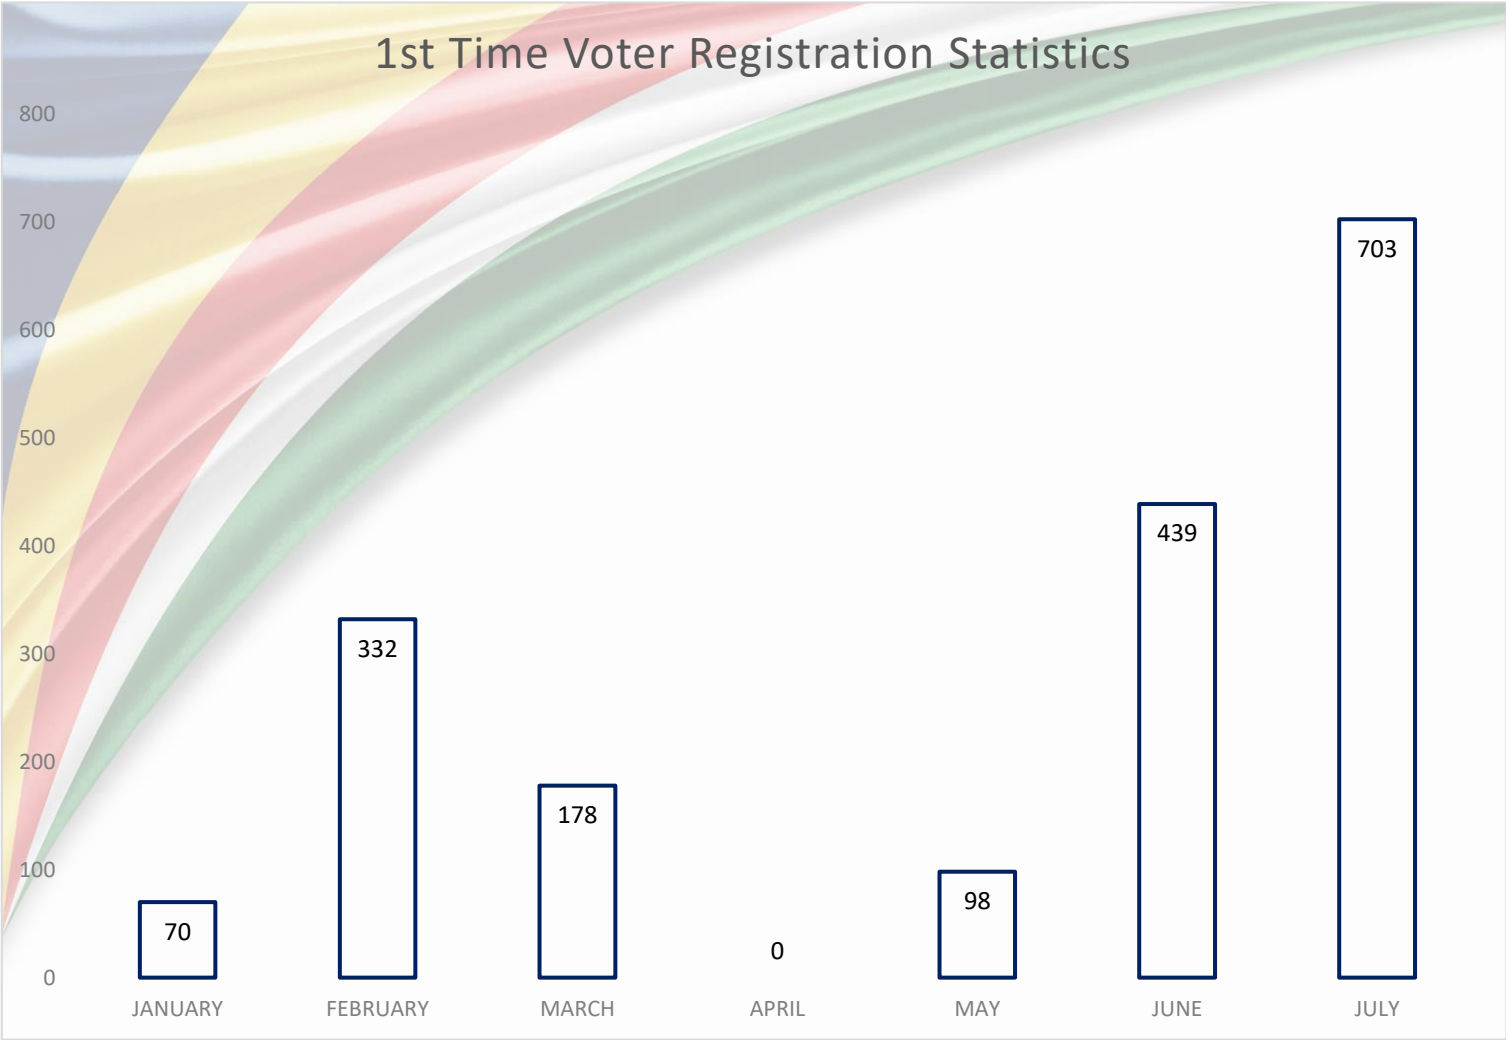

Registration statistics update July 31st 2020

Total New Registrations
Jan to July
2020

Total 1st
Time Voter
Registration
Jan – July
2020

Total Returning Residents Registration Jan – July 2020

Total Ex Prisoners
Registration
Jan – July 2020

Total
Registration
Seychellois by
descent Jan –
July 2020

Total Re-Instatement
Jan – July
2020

Total New
Citizen
Registration
Jan – July
2020

Registration breakdown Jan to July 2020

MONTHS	NEW REGISTRATIONS (NRs)						
	TOTAL NRs	1 st TIME VOTER	RETURNING RESIDENT	FROM PRISON	REGISTRATION THROUGH DESCENT	RE-INSTATEMENT	NEW CITIZEN
JANUARY	90	70	8	2	1	0	9
FEBRUARY	369	332	19	5	0	1	12
MARCH	211	178	14	4	1	1	13
APRIL	0	0	0	0	0	0	0
MAY	112	98	2	3	1	0	8
JUNE	494	439	18	6	1	4	26
JULY	790	703	47	12	1	1	26
TOTAL	2066	1820	108	32	5	7	94

Registration breakdown per month

Registration Breakdown Per month - Jan to July 2020

Total Voter Registration Breakdown - Jan to July 2020

TOTAL VOTER REGISTRATION BREAKDOWN

■ 1st TIME VOTER ■ RETURNING RESIDENT ■ FROM PRISON ■ REGISTRATION THROUGH DESCENT ■ RE-INSTATEMENT ■ NEW CITIZEN