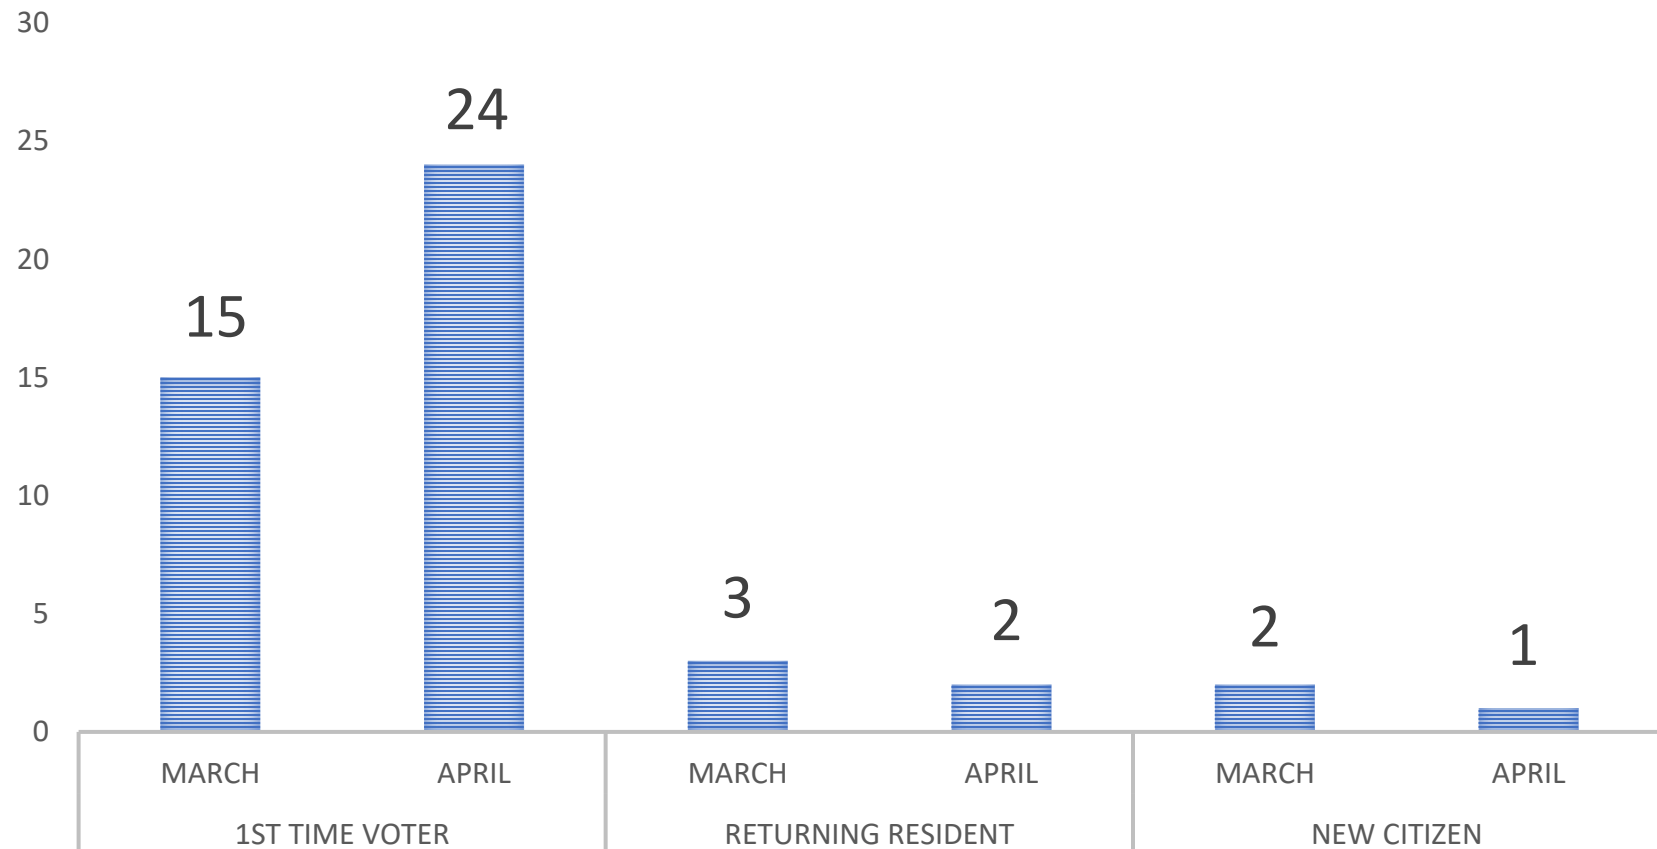

Registration statistics update
March & April 2022

Voter Registration Statistics January to April 2022

| MONTHS | NEW REGISTRATIONS (NRs) | | | | | | | TRANSFER | | | CORRECTION | | | | DELETIONS | TOTAL | |
|--------------|-------------------------|----------------------------|--------------------|-------------|--------------|----------------|-------------|--------------------|----------------------|-----------------|-----------------------|----------|----------|-----------|-----------|----------|----------------|
| | TOTAL NRs | 1 st TIME VOTER | RETURNING RESIDENT | FROM PRISON | REGISTRATION | RE-INSTATEMENT | NEW CITIZEN | OBJECTION/DELETION | OBJECTION / TRANSFER | INTRA DISTRICTS | TRANSFER / CORRECTION | NIN | NAMES | SURNAME | | | ELECTORAL AREA |
| JANUARY | 0 | 0 | 0 | 0 | 0 | 0 | 0 | 0 | 0 | 0 | 0 | 0 | 2 | 22 | 0 | 0 | 24 |
| FEBRUARY | 12 | 12 | 0 | 0 | 0 | 0 | 0 | 0 | 0 | 16 | 3 | 0 | 0 | 8 | 0 | 0 | 39 |
| MARCH | 20 | 15 | 3 | 0 | 0 | 0 | 2 | 0 | 0 | 30 | 4 | 0 | 0 | 6 | 0 | 0 | 60 |
| APRIL | 27 | 24 | 2 | 0 | 0 | 0 | 1 | 0 | 0 | 29 | 2 | 0 | 1 | 7 | 0 | 0 | 66 |
| TOTAL | 12 | 12 | 0 | 0 | 0 | 0 | 0 | 0 | 0 | 16 | 3 | 0 | 2 | 30 | 0 | 0 | 63 |

Graph Showing number of new registration transactions for March and April 2022

NEW REGISTRATION TRANSACTIONS

.....
.....
.....

Inspection statistics update March & April 2022

Graph showing Number of Inspection done by SMS between March and April 2022

Graph showing Number of inspections done via Website between March & April 2022