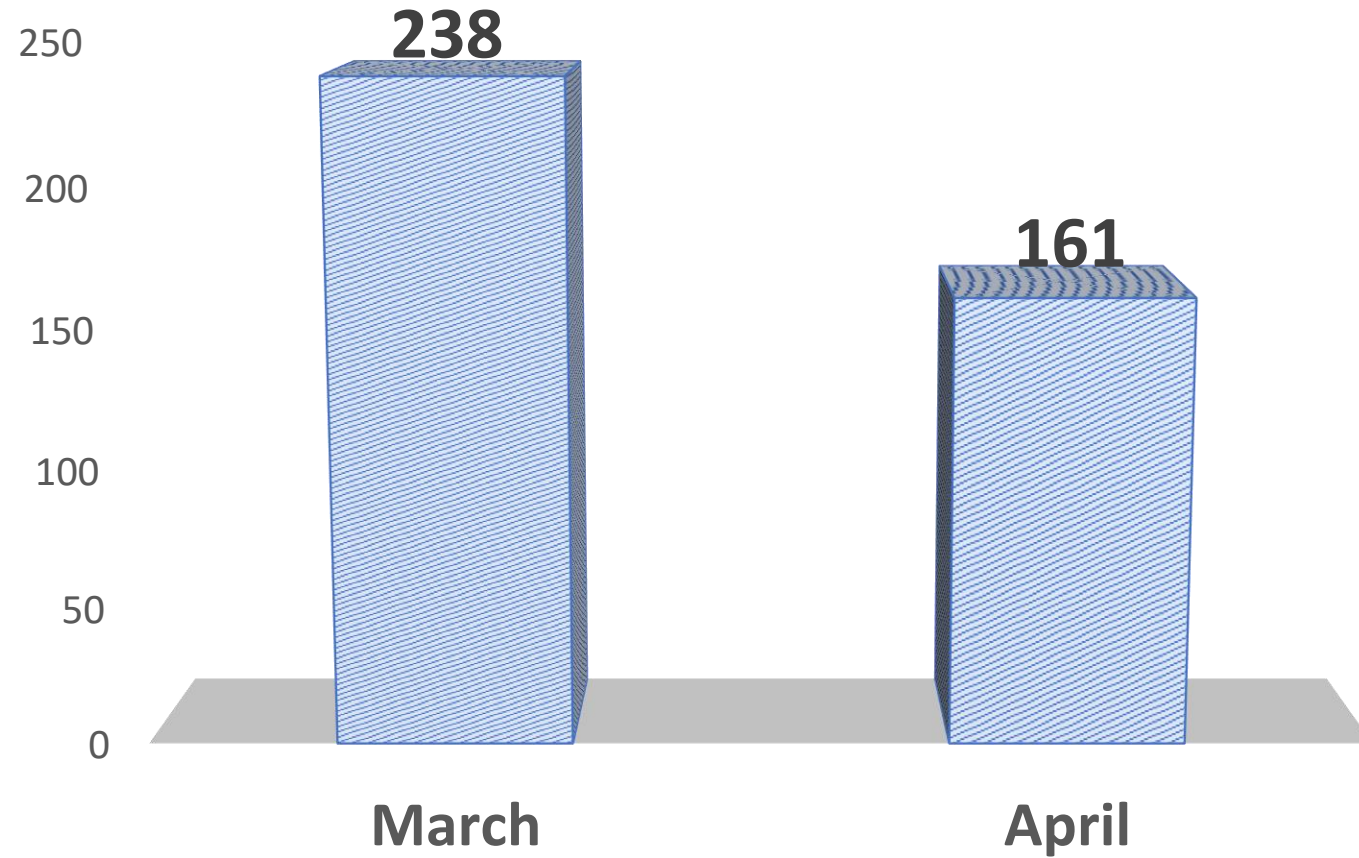

Registration statistics update
March & April 2022

Voter Registration Statistics January to April 2022

| MONTHS | NEW REGISTRATIONS (NRs) | | | | | | | TRANSFER | | | CORRECTION | | | | DELETIONS | TOTAL | |
|--------------|-------------------------|----------------------------|--------------------|-------------|--------------|----------------|-------------|--------------------|----------------------|-----------------|-----------------------|----------|----------|-----------|-----------|----------|----------------|
| | TOTAL NRs | 1 st TIME VOTER | RETURNING RESIDENT | FROM PRISON | REGISTRATION | RE-INSTATEMENT | NEW CITIZEN | OBJECTION/DELETION | OBJECTION / TRANSFER | INTRA DISTRICTS | TRANSFER / CORRECTION | NIN | NAMES | SURNAME | | | ELECTORAL AREA |
| JANUARY | 0 | 0 | 0 | 0 | 0 | 0 | 0 | 0 | 0 | 0 | 0 | 0 | 2 | 22 | 0 | 0 | 24 |
| FEBRUARY | 12 | 12 | 0 | 0 | 0 | 0 | 0 | 0 | 0 | 16 | 3 | 0 | 0 | 8 | 0 | 0 | 39 |
| MARCH | 20 | 15 | 3 | 0 | 0 | 0 | 2 | 0 | 0 | 30 | 4 | 0 | 0 | 6 | 0 | 0 | 60 |
| APRIL | 27 | 24 | 2 | 0 | 0 | 0 | 1 | 0 | 0 | 29 | 2 | 0 | 1 | 7 | 0 | 0 | 66 |
| TOTAL | 12 | 12 | 0 | 0 | 0 | 0 | 0 | 0 | 0 | 16 | 3 | 0 | 2 | 30 | 0 | 0 | 63 |

Graph Showing number of new registration transactions for March and April 2022

NEW REGISTRATION TRANSACTIONS

.....
.....
.....

Inspection statistics update March & April 2022

Graph showing Number of Inspection done by SMS between March and April 2022

Graph showing Number of inspections done via Website between March & April 2022